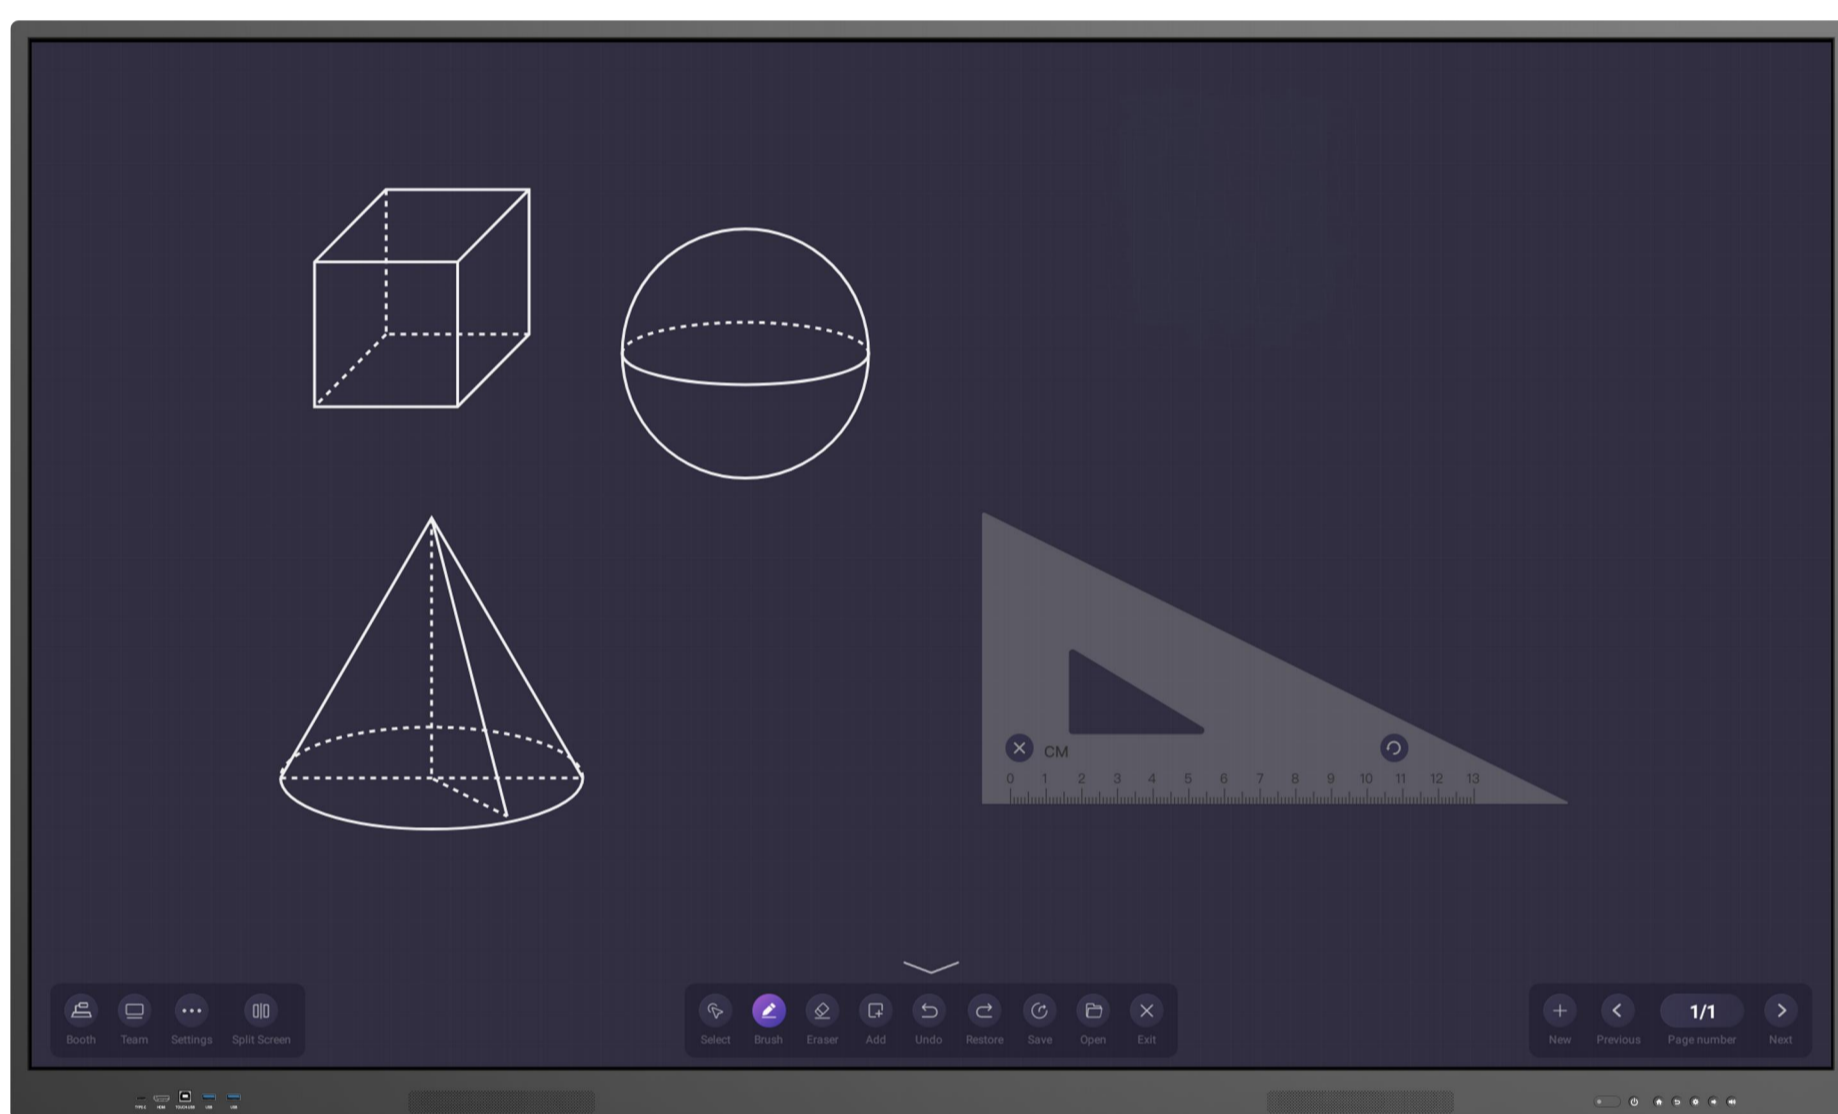

Horion K6A offers a variety of intelligent drawing tools such as polygons, three-dimensional graphics, triangular boards and rulers. The content of a single board becomes multidimensional and dynamic, making classroom interaction more interesting.