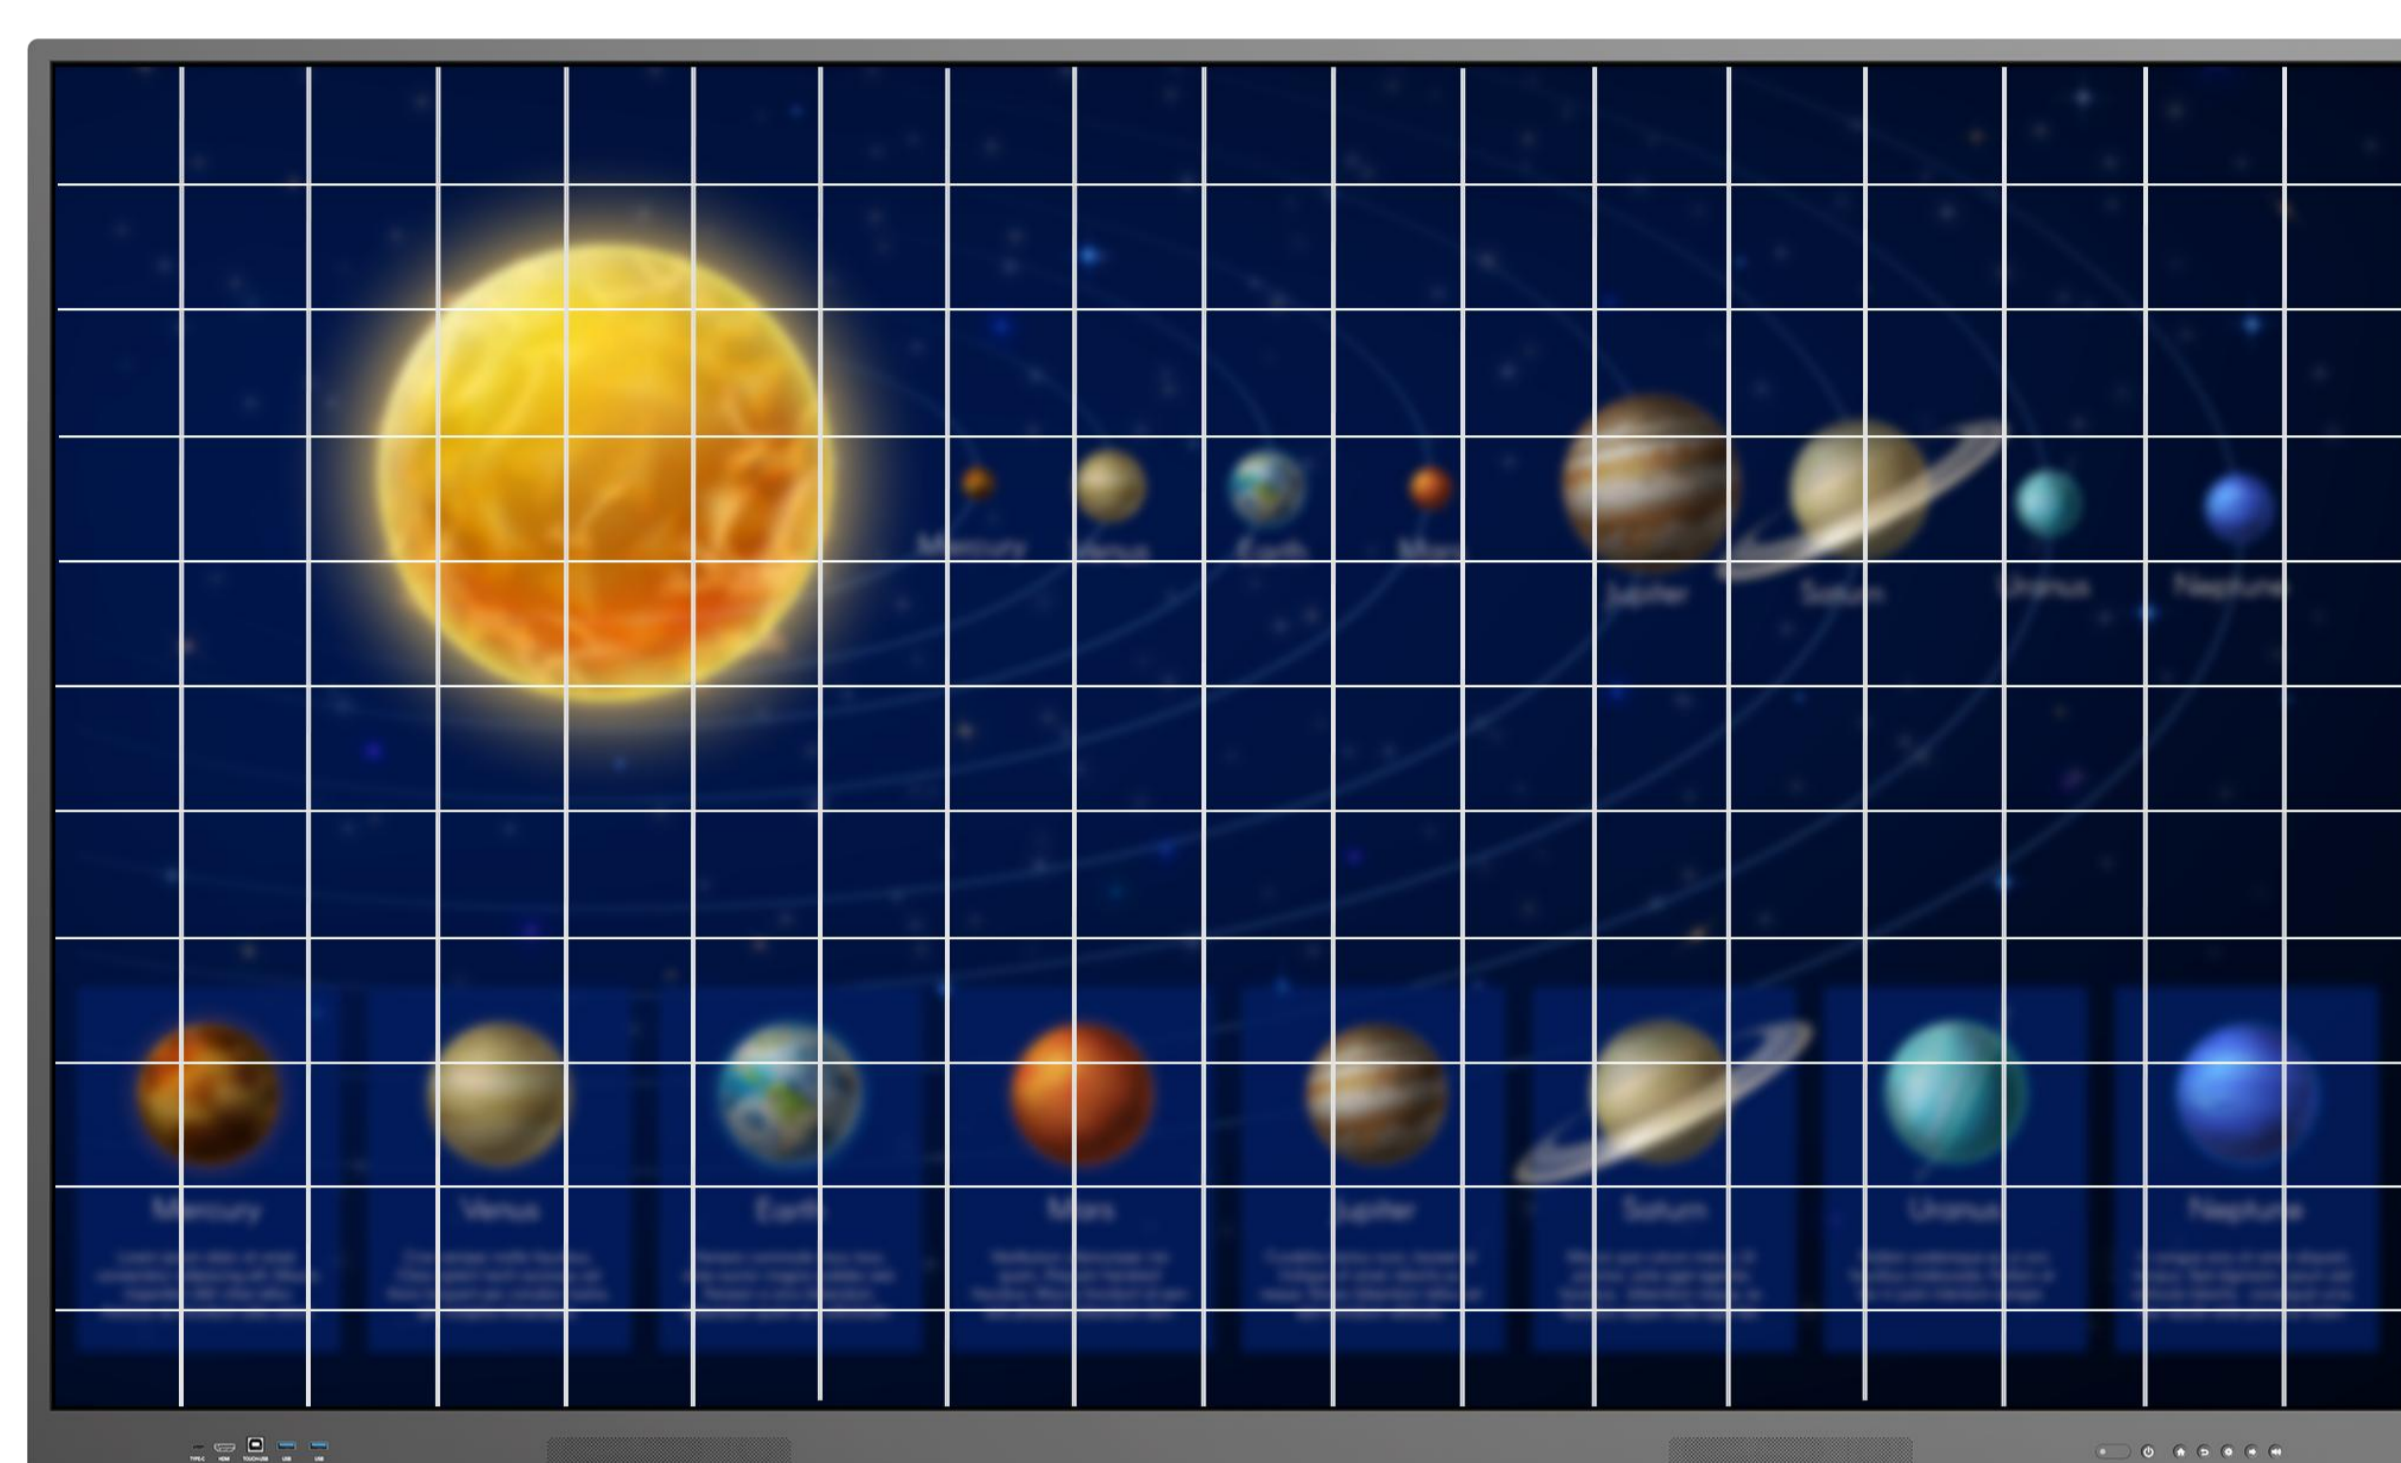

Horion interactive display-K6A

Touch to unleash curiosity & creation

65" / 75" / 86"

A visual feast more suitable for the classroom

4K resolution / 178 degrees wide view / Intelligent eye protection

P1: 4K resolution

P2: Non-4K resolution

Stunning 4K quality and 178 degrees wide viewing angle, with realistic and delicate images, clearer images, richer colors, and a more natural appearance, an excellent choice for classrooms.

Horion K6A supports intelligent eye protection mode, the screen brightness automatically adjusts to the environment brightness, effectively reduces the blue light emitting point, cares for the eye health of teachers and students.