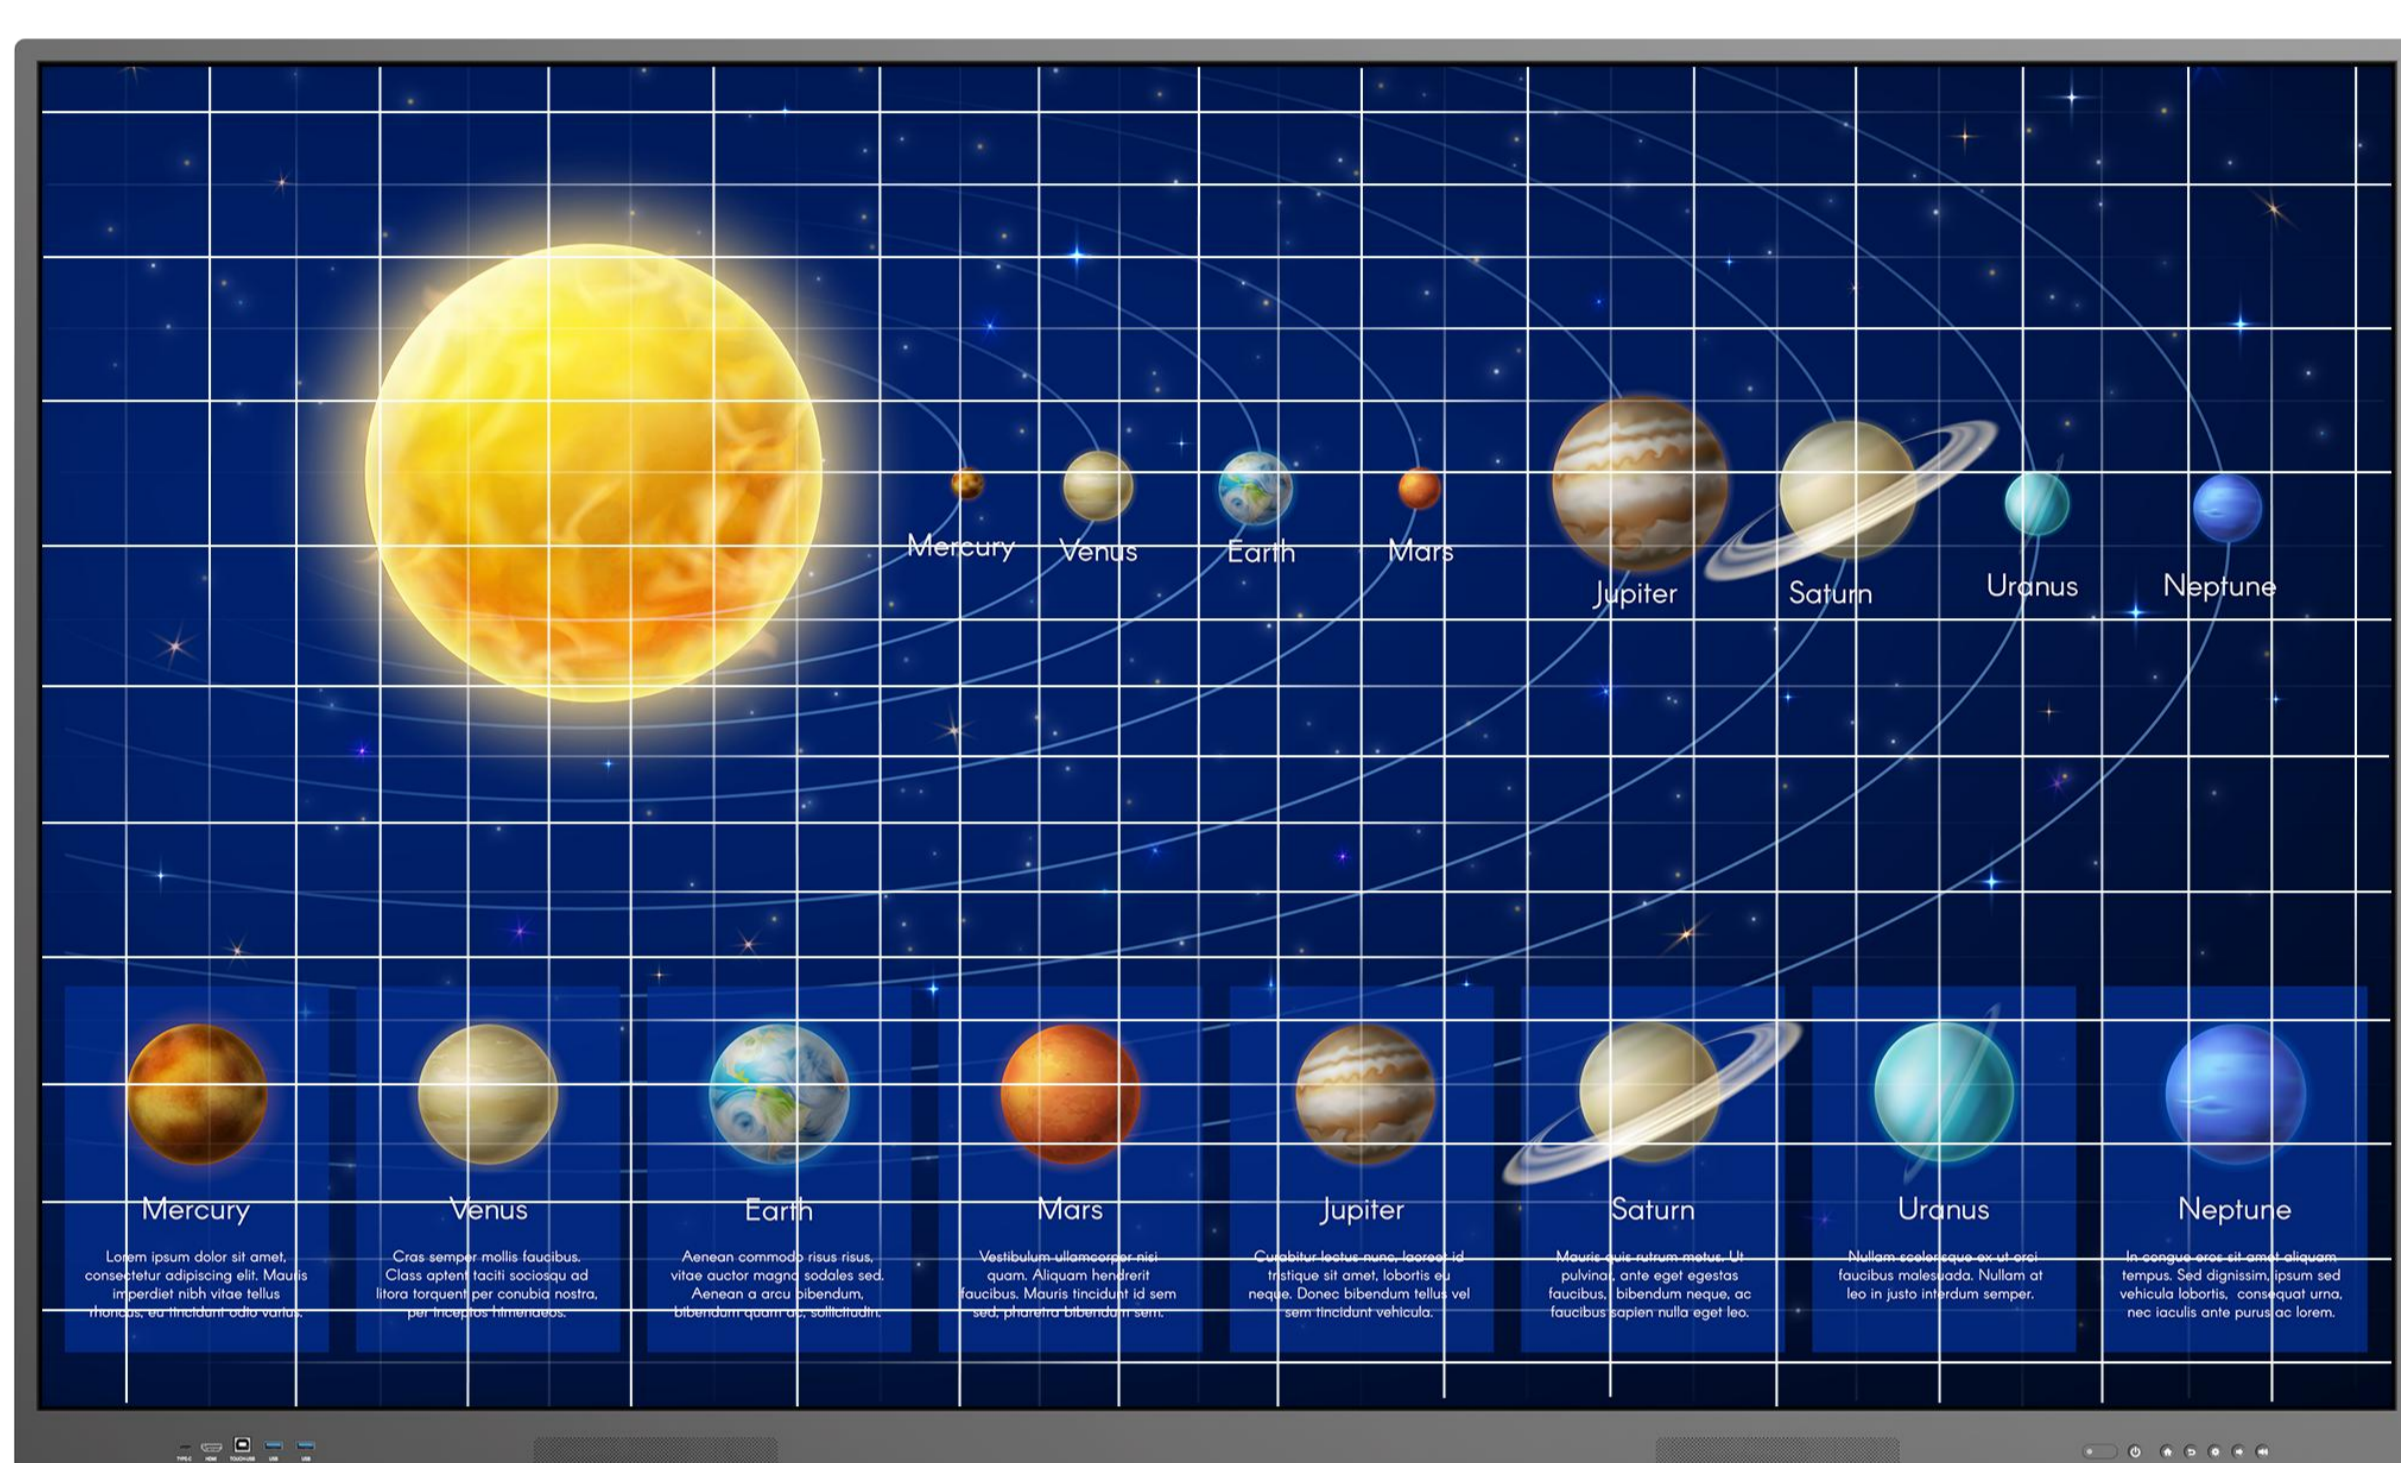

Horion interactive display-K6A

Touch to unleash curiosity & creation

65" / 75" / 86"

A visual feast more suitable for the classroom

4K resolution / 178 degrees wide view / Intelligent eye protection

P1: 4K resolution

P2: Non-4K resolution

Stunning 4K quality and 178 degrees wide viewing angle, with realistic and delicate images, clearer images, richer colors, and a more natural appearance, an excellent choice for classrooms.

Horion K6A supports intelligent eye protection mode, the screen brightness automatically adjusts to the environment brightness, effectively reduces the blue light emitting point, cares for the eye health of teachers and students.